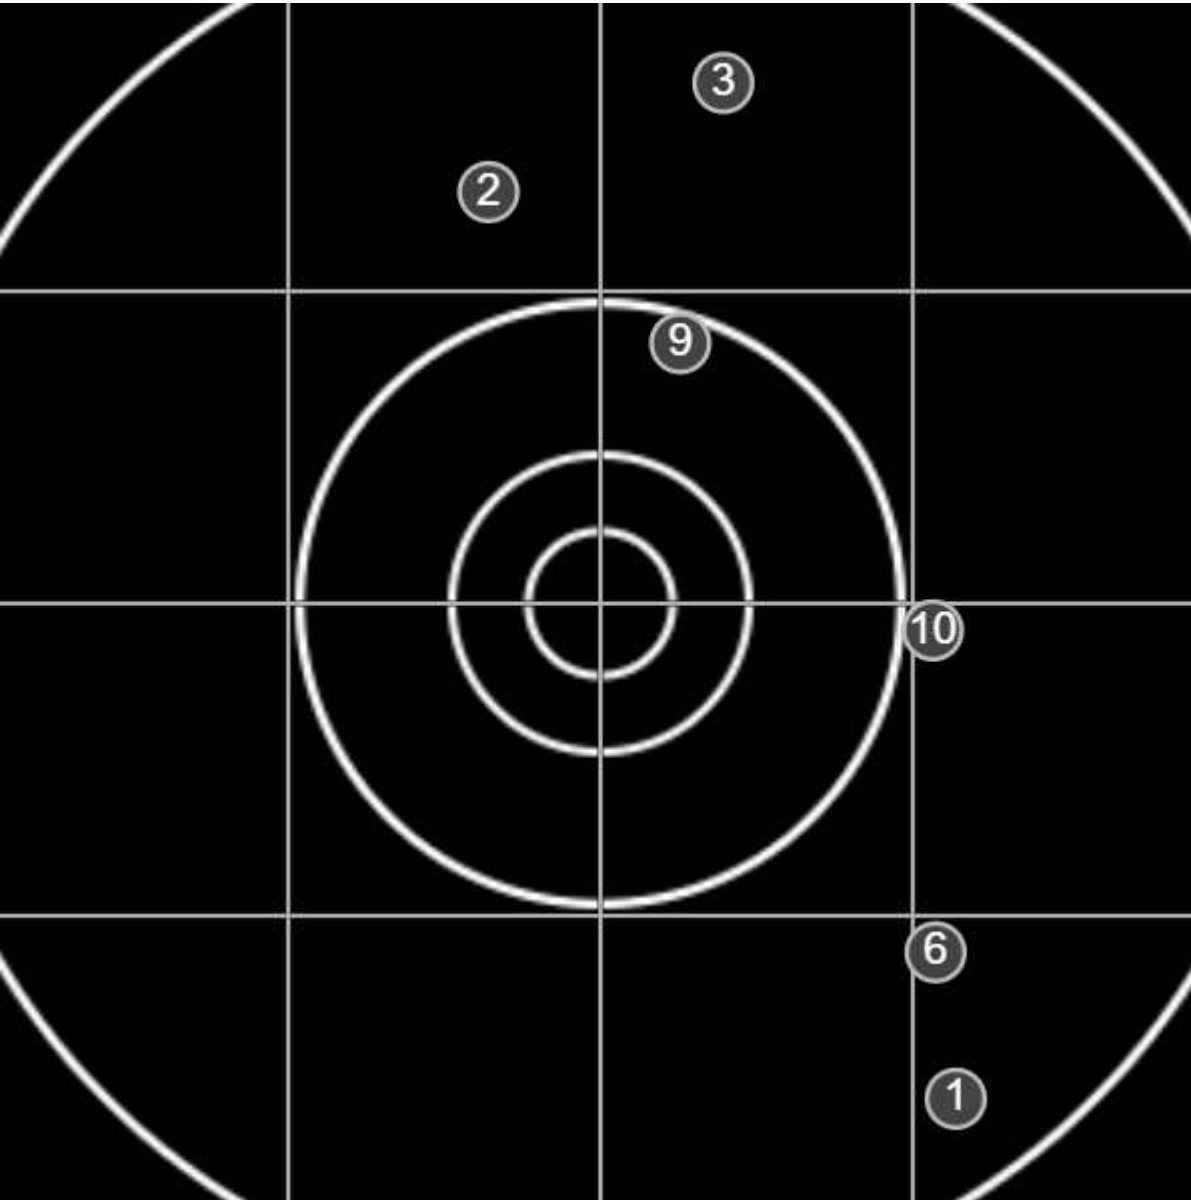

#	fps	score
10	1592	4
9	1609	5
8	1615	3
7	1458	3
6	1556	4
5	1579	2
4	1547	3
3	1603	4
2	1595	4
1	1561	4
S2	1587	(3)
S1	1591	(1)*